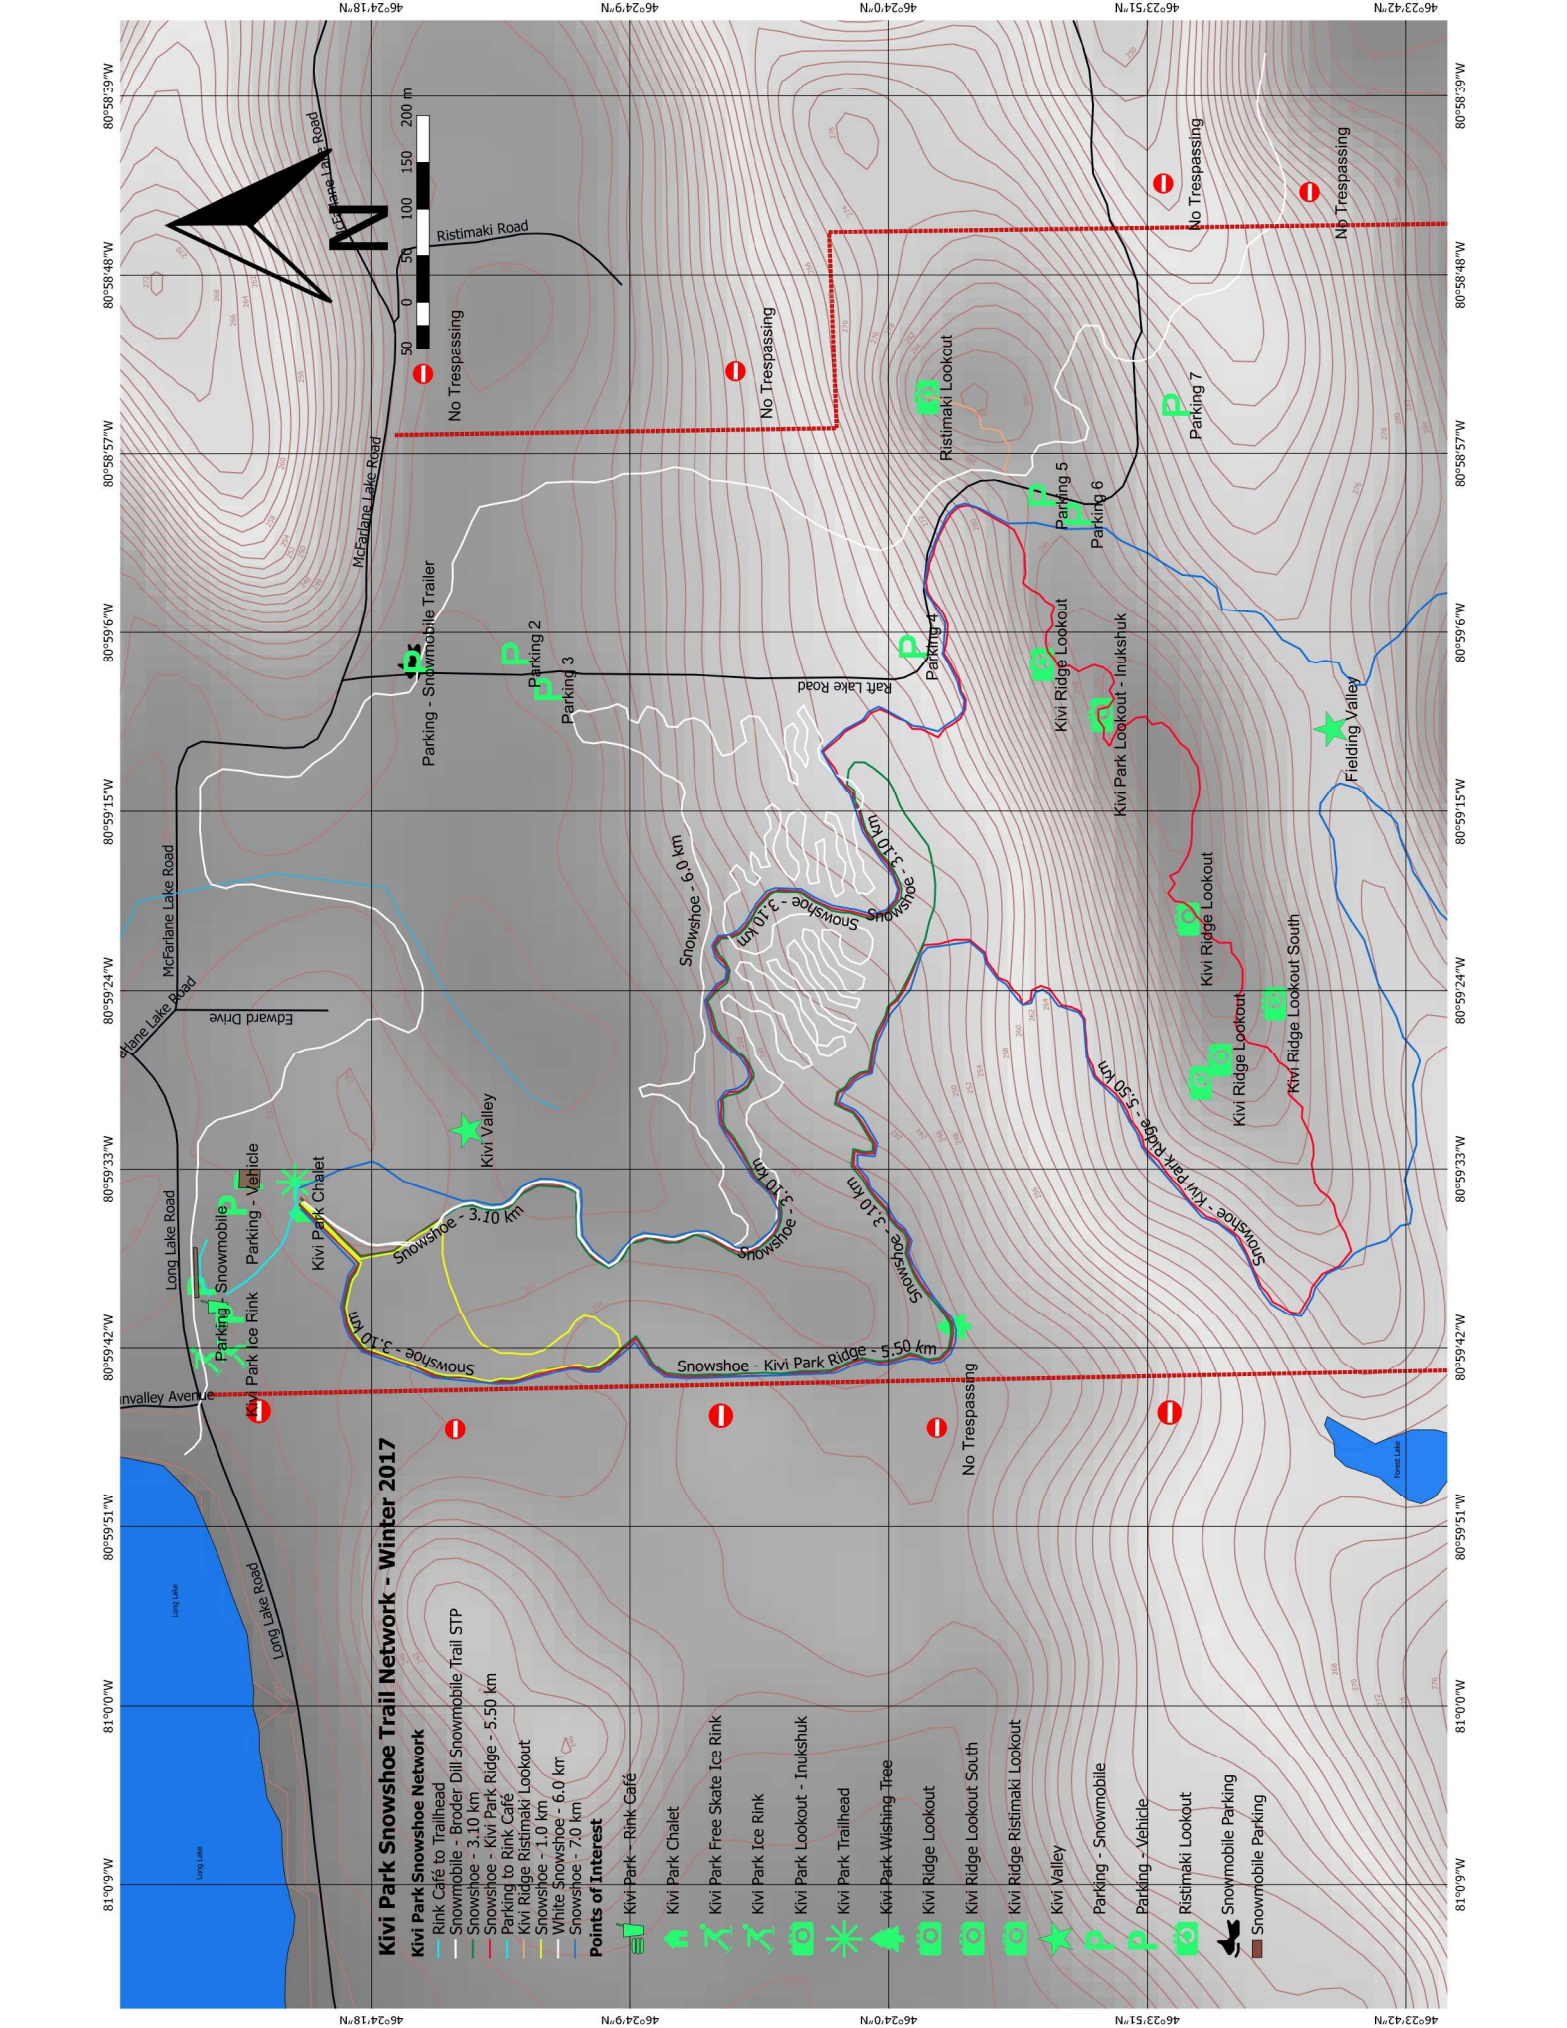

Kivi Park Snowshoe Trail Network - Winter 2017

- Kivi Park Snowshoe Network**
- Rink Café to Trailhead
 - Snowmobile - Broder Dill Snowmobile Trail STP
 - Snowshoe - 3.10 km
 - Snowshoe - Kivi Park Ridge - 5.50 km
 - Parking to Rink Café
 - Kivi Ridge Ristimäki Lookout
 - Snowshoe - 1.0 km
 - White Snowshoe - 6.0 km
 - Snowshoe - 7.0 km

Points of Interest

- Kivi Park - Rink Café
- Kivi Park Chalet
- Kivi Park Free Skate Ice Rink
- Kivi Park Ice Rink
- Kivi Park Lookout - Inukshuk
- Kivi Park Trailhead
- Kivi Park - Wishing Tree
- Kivi Ridge Lookout
- Kivi Ridge Lookout South
- Kivi Ridge Ristimäki Lookout
- Kivi Valley
- Parking - Snowmobile
- Parking - Vehicle
- Ristimäki Lookout
- Snowmobile Parking
- Snowmobile Parking

Map coordinates: 81°0'0"W to 80°58'59"W (Longitude) and 46°23'42"N to 46°24'18"N (Latitude).